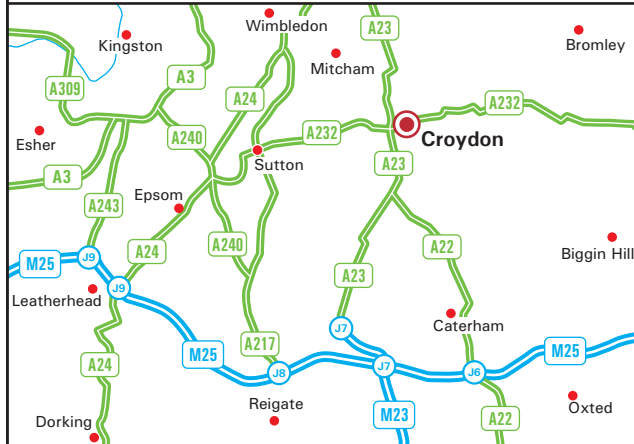

European Patent & Trade Mark Attorneys

Agile IP LLP
Airport House
Purley Way
Croydon CR0 0XZ

Tel: +44 (0)20 8915 1010 - Fax: +44 (0)20 8915 1049
www.agile-ip.co.uk

From M25

Leave the M25 at Junction 7 (signed Croydon & M23).
Join the M23 towards Croydon.
Continue beyond the M23 onto the A23 and follow to Purley Cross.
At Purley Cross, continue on the A23 (Purley Way).
Remain on the A23 for 1.5 miles.
Airport House is located on the left hand side (see inset).

By Train

East Croydon is served by trains from London Victoria, London Bridge, Gatwick Airport and Brighton.
Journey time to East Croydon is 15 minutes from both London and Gatwick.
Airport House is a 5-10 minute taxi ride from East Croydon station.